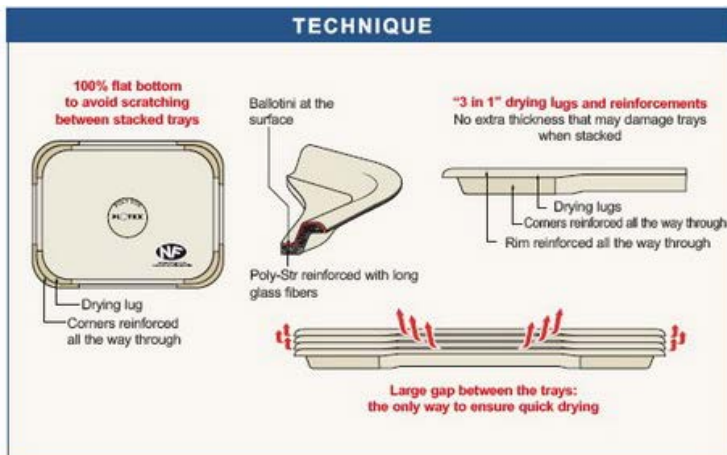

Heavy use

Tray mainly used in schools, hospitals, military bases, corporate dining rooms and commercial foodservices.

Decorated tray using a process giving exceptional colours that are 100% fast.

- ▶ High density polyester-fiberglass tray of continuous braiding. Reinforced and colored within the material tray. Withstands 150°C.
- ▶ **Guaranteed unbreakable 10 years.**
- ▶ **NF foodservice tray label** (Afnor T54-801).
- ▶ ISO 178 (flexion-resistant), ISO 179 (shock resistant).
- ▶ **Exclusive system of "3 in 1" drying lugs**, the reinforcements in the corners serve both as stacking guides and dryings lugs.
- ▶ Decoration guaranteed **100% fast**
- ▶ **Unbreakable reinforced rim.**
- ▶ Suitable for food contact.
- ▶ Perfectly flat, **dirt resistant base.**
- ▶ **Dishwasher safe.**

SIZES	
Rectangular	
41.50 x 30.50	
46.00 x 36.00	Standard
46.00 x 36.00	Océ an
48.00 x 37.00	
51.40 x 38.10	
Standardized	
32.50 x 26.50	1/2 GN
53.00 x 32.50	1/1 GN
53.00 x 37.00	Euro
53.00 x 32.50	1/1 Gastro DIN
53.00 x 37.00	Euronorm DIN
Trapezium	
45.50 x 31.50	
50.00 x 35.00	